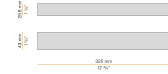

Technical drawing

Polar diagram

PANZERI

Brooklyn Round

Accessories / power supply

XM150/24 DIM

LED driver, 150W 24V DC, DALI/Push DIM dimmable.

XM60/24 DIM