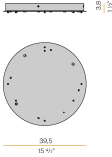

Technical drawing

Polar diagram

PANZERI

Brooklyn Round

Accessories / power supply

XM150/24 DIM

LED driver, 150W 24V DC, DALI/Push DIM dimmable.

XM60/24 DIM

PANZERI

Brooklyn Round

Accessories / fixing

XM231/23201L

Plate for multiple suspensions.