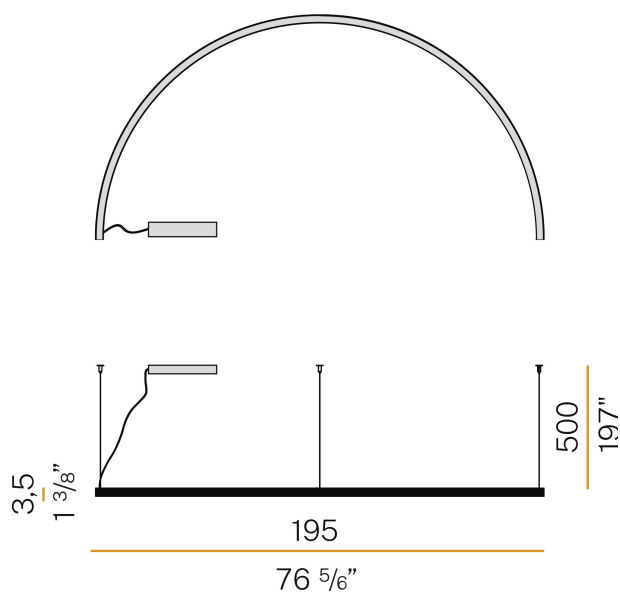

PANZERI

Brooklyn Round

220-240V AC dimmable (DALI/Push DIM)

L23201.180.0402

● white

Data sheet

CODE	L23201.180.0402
SYSTEM POWER CONSUMPTION	55W
EFFICACY	53.9lm/W
LIGHT SOURCE	LED
LIGHT SOURCE LIFETIME	L80 (B20) 80.000h
COLOUR TEMPERATURE	3000K Ra>90
LIGHT DISTRIBUTION	diffused
POWER SUPPLY	220-240V AC
FREQUENCY	50/60Hz
ELECTRICAL CONFIGURATION	dimmable (DALI/Push DIM)
DRIVER	integrated included
NOMINAL LUMINOUS FLUX	6840lm
LUMEN OUTPUT	2965lm
EFFICIENCY	43.3%
WEIGHT	3,38 Kg
PROTECTION DEGREE	IP40
COLOUR TOLLERANCES	SDCM 3
GLOW WIRE TEST PERFORMANCE	850°
PACKING DIMENSIONS	12,0 x 202,0 x 106,0 cm

Suspension lighting fixture for interiors, with direct light emission. Bended extruded aluminium structure in white, black or mat brass polyacrylic paint. Extruded polycarbonate diffuser with opaline finish. Galvanized sheet metal end caps in polyacrylic paint. Suspension kit with griplocks and 5m (196,9") long steel cables. 5m (196,9") long power cable in transparent PVC. Power canopy with pickled sheet metal ceiling bracket and covering in white polyacrylic paint.

Technical drawing

Polar diagram

PANZERI

Brooklyn Round

Accessories / power supply

XM150/24 DIM

LED driver, 150W 24V DC, DALI/Push DIM dimmable.

XM60/24 DIM

PANZERI

Brooklyn Round

Accessories / fixing

XM231/23201L

Plate for multiple suspensions.